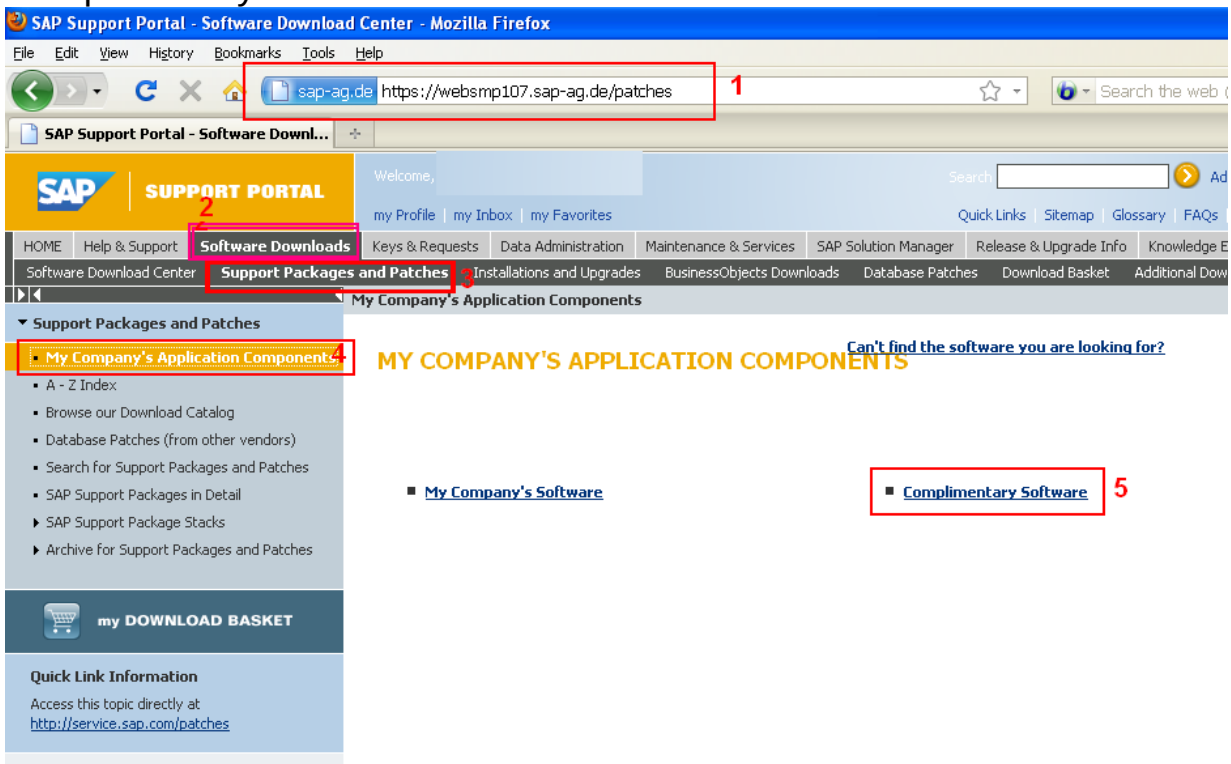

-----
supported environment
-----

database <SAP, table SUERS>  700

operating system
Windows NT 5.0
Windows NT 5.1
    
```

- 4. Download the Latest Kernel from SAP Service Market Place (SMP) specific to Release, OS, DB, Hardware and Unicode/Non-Unicode Execute the URL www.service.sap.com/patches to download the latest kernel and specify the S-USERID and Password

Navigate to software Downloads→support packages and patches→My Company Application Components→Click on Complimentary Software→

Now select the kernel based on 32/64bit and Unicode/Non-Unicode

The screenshot shows the SAP Support Portal interface. The main navigation bar includes 'HOME', 'Help & Support', 'Software Downloads', 'Keys & Requests', 'Data Administration', 'Maintenance & Services', 'SAP Solution Manager', 'Release & Upgrade Info', and 'Knowledge Base'. The 'Software Downloads' section is expanded to show 'Support Packages and Patches', 'Installations and Upgrades', 'BusinessObjects Downloads', 'Database Patches', 'Download Basket', and 'Additional Downloads'. Under 'Support Packages and Patches', there is a sub-section for 'Complimentary Software' with a list of links. The link 'SAP KERNEL 32-BIT UNICODE' is highlighted with a red rectangular box.